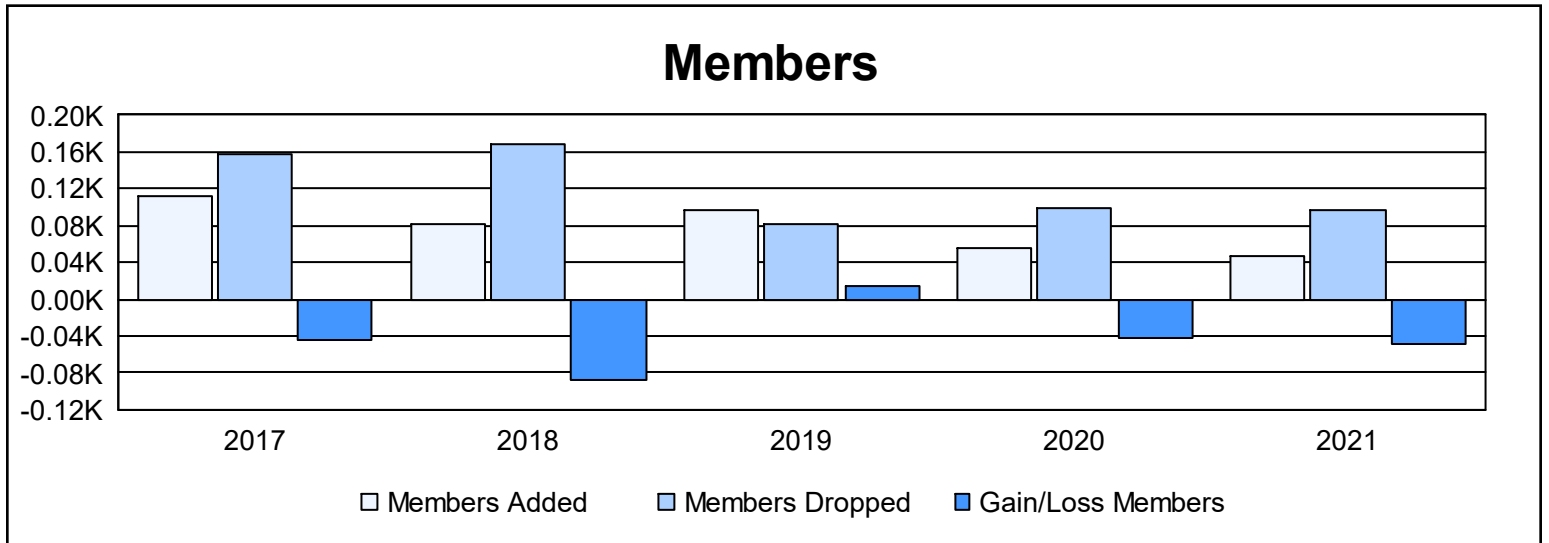

Year	New Clubs	Dropped Clubs	Gain/ Loss Clubs	New Members	Charter Members	Reinstate Members	Transfer Members	Total Member Added	Total Members Dropped	Gain/ Loss Members
2016-2017	0	1	-1	97	0	6	9	112	157	-45
2017-2018	0	1	-1	69	0	7	5	81	169	-88
2018-2019	0	0	0	87	0	1	9	97	82	15
2019-2020	0	0	0	48	0	6	2	56	99	-43
2020-2021	0	1	-1	35	2	10	0	47	96	-49
<b>Average</b>	<b>0</b>	<b>1</b>	<b>-1</b>	<b>67</b>	<b>0</b>	<b>6</b>	<b>5</b>	<b>79</b>	<b>121</b>	<b>-42</b>

### Membership Composition June 2021 Cumulative