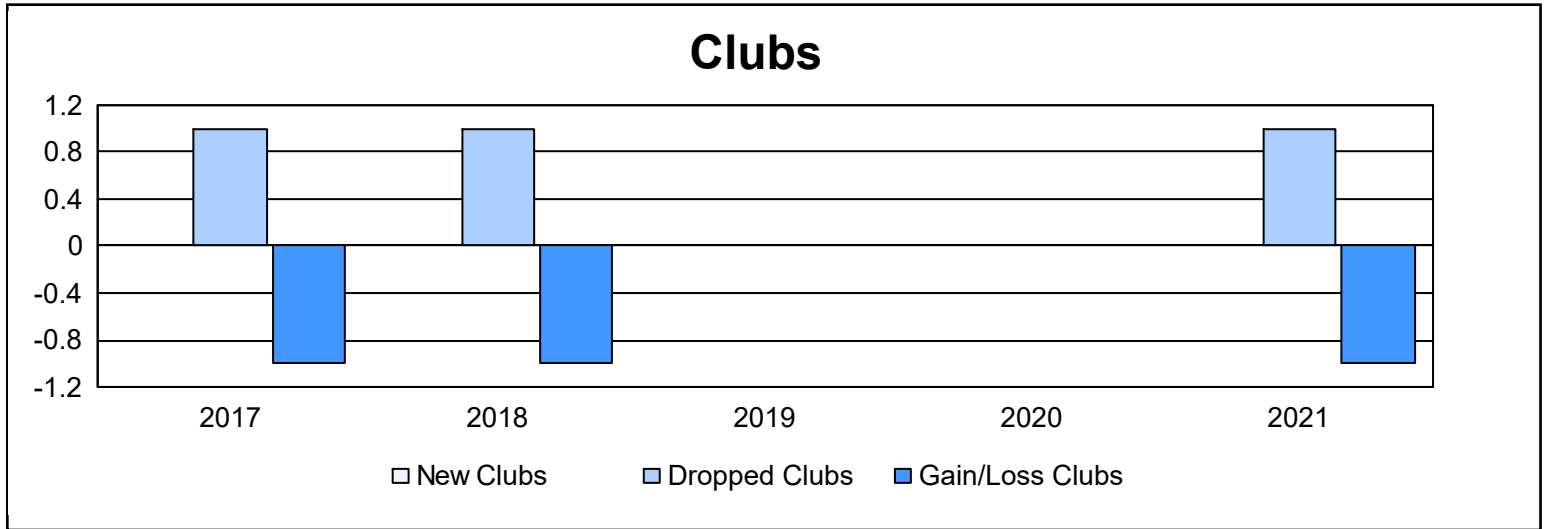

Year	New Clubs	Dropped Clubs	Gain/ Loss Clubs	New Members	Charter Members	Reinstate Members	Transfer Members	Total Member Added	Total Members Dropped	Gain/ Loss Members
2016-2017	0	1	-1	97	0	6	9	112	157	-45
2017-2018	0	1	-1	69	0	7	5	81	169	-88
2018-2019	0	0	0	87	0	1	9	97	82	15
2019-2020	0	0	0	48	0	6	2	56	99	-43
2020-2021	0	1	-1	35	2	10	0	47	96	-49
<b>Average</b>	<b>0</b>	<b>1</b>	<b>-1</b>	<b>67</b>	<b>0</b>	<b>6</b>	<b>5</b>	<b>79</b>	<b>121</b>	<b>-42</b>

### Membership Composition June 2021 Cumulative